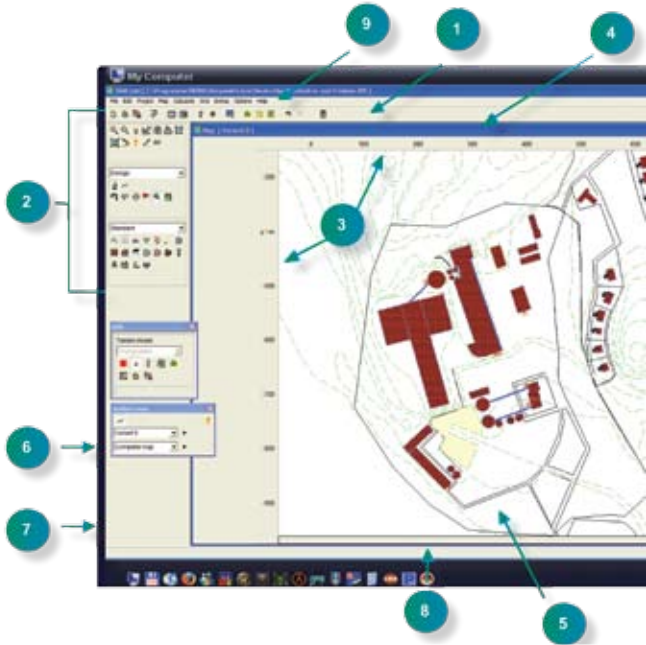

2009 IMMI

IMMI – New Release!

- Customer information -

New features – General:

- Calculation Control Centre (CCC)
 - central management of all calculations at individual receiver points, grid points (noise map) or façade receivers
 - **uniform, powerful, easy to use**
 - task lists for all receiver types (individual, grid, façade): calculate all your variants in one go or have the computer do the calculations at night
 - full documentation of calculation settings
 - powerful management of variants to study planning scenarios
 - new lists with expanded set of features

IMMI 2009 in Vista environment: get the advantage of a structured on screen presentation.

- Customer login on new Wölfel Web pages

New Customer login on www.woelfel.de

- fast and easy upgrades: the set of available features of your IMMI license is now commanded by a control file that can be made available on the spot
- current and most up-to-date information exclusively accessible to customers
- Expanded graphical presentation:
 - new movable and scalable vertical views/ profile cuts
 - up to 25 way points in 3D views

Vertical profiles in the 3D-Viewer: control geometrical input data

YOUR tool for noise mapping

- **IMMI** with Windows XP/Windows Vista look & feel

quick and easy access to all information needed

- 1 menu
- 2 toolbox
- 3 axis
- 4 titel
- 5 map
- 6 Toolbox: DGM
- 7 Toolbox: map
- 8 footer
- 9 header